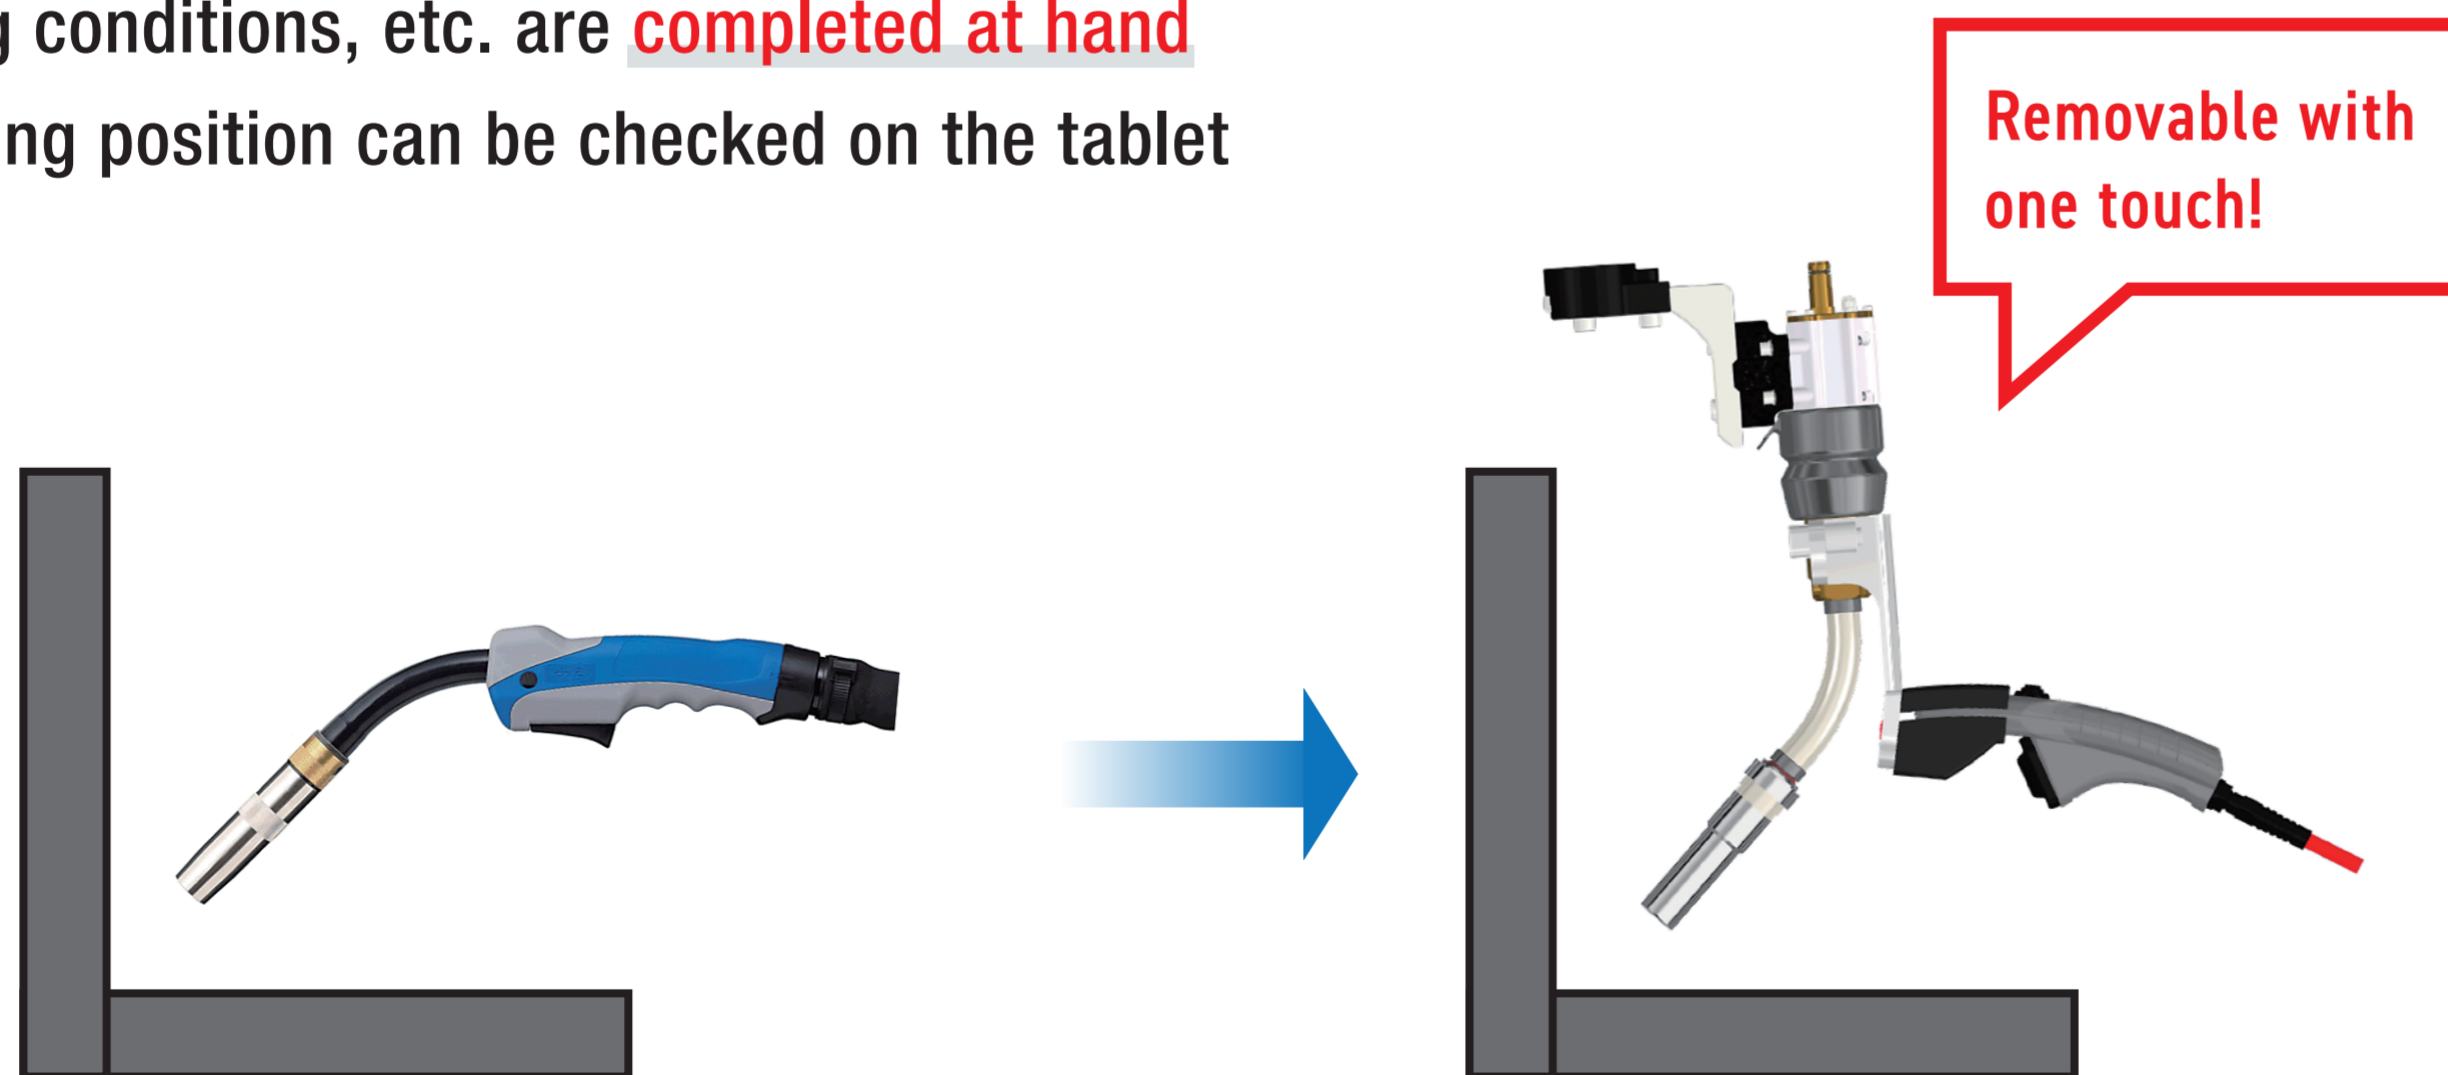

## Direct Teaching Experience

### Collaborative robot supports direct teaching!

- **Movement to the welding start point** and **adjustment of the welding posture** are easy!

### New direct teaching combined with JoyPEN

- Adjust aim position and angle with the **same feeling as manual welding**
- Welding conditions, etc. are **completed at hand**
- Recording position can be checked on the tablet